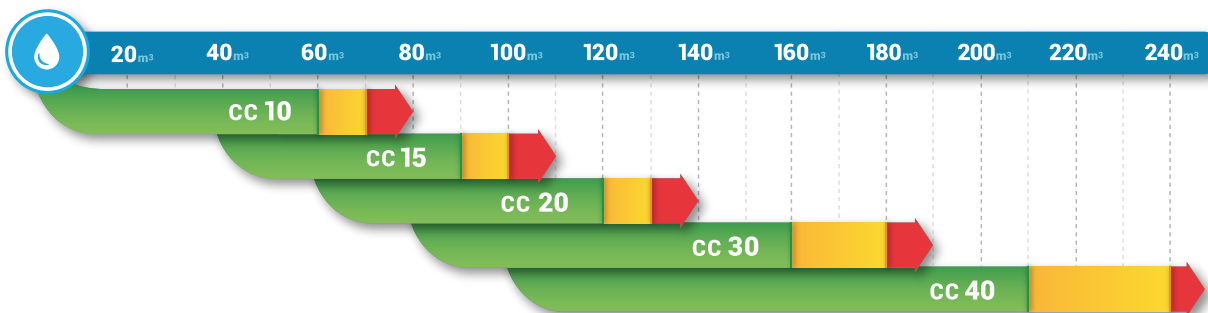

| Specifications |

**Power Supply:** 220/240VAC 50/60Hz  
**Cell:** Monopolar, with self cleaning function and double MMO coating  
**Cell Assembly:** Vertical and horizontal  
**Cell Connections:** ø63mm or ø50 mm (rings included)  
**Cell lifetime:** 15.000h\*  
**Salinity Range:** 3 to 35 g/l (sea water)  
**Water Flow:** From 5 m<sup>3</sup>/h to 30 m<sup>3</sup>/h  
**Water Pressure:** Tested at 5 Bar  
**Water Temperature Range:** From 12°C to 40°C  
**Room Temperature:** Tested at 50°C  
**Reverse Polarity:** From 3h to 8h  
**Cooling:** Forced with ventilation  
**Warranty:** 5 Years Electronic / 4 Years Cell

L275mm X A285mm X P125mm

A315mm ø63mm

\* Lifetime can vary based on the salinity level, reverse polarity running cycle and water chemical balance.

ELCell

Extended LIFE Cell

15.000

Hours

KG

Temperature Sensor

OPTIONAL

ORP

ORP Control

OPTIONAL

⚡

Ground Kit

### COLIBRI CC MODELS

CODE	100002159	MODEL	Colibri CC 10	POOL WITH VOLUME UP TO M <sup>3</sup>	60
CODE	100002160	MODEL	Colibri CC 15	POOL WITH VOLUME UP TO M <sup>3</sup>	90
CODE	100002161	MODEL	Colibri CC 20	POOL WITH VOLUME UP TO M <sup>3</sup>	120
CODE	100002162	MODEL	Colibri CC 30	POOL WITH VOLUME UP TO M <sup>3</sup>	160
CODE	100002163	MODEL	Colibri CC 40	POOL WITH VOLUME UP TO M <sup>3</sup>	210